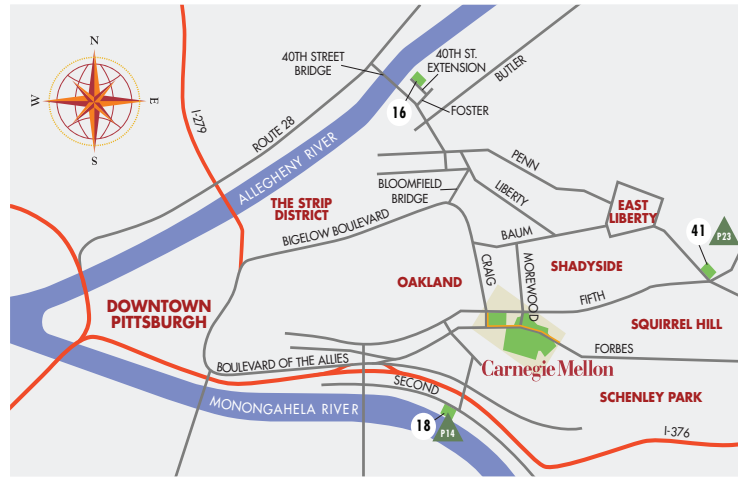

RESIDENTIAL

- 42 Boss House
- 43 Doherty Apartments
- 44 Donner House
- 45 Fairfax Apartments
- 46 Fraternity/Sorority Quadrangle
- 47 Hamerschlag House
- 48 Henderson House
- 49 Margaret Morrison Apartments/Plaza
- 50 Margaret Morrison Fraternity/Sorority Houses
- 51 McGill House
- 52 Morewood Gardens (Housing Offices)
- 53 Mudge House
- 54 Neville Apartments
- 55 Resnik House
- 56 Roselawn Houses
- 57 Scobell House
- 58 Shady Oak Apartments
- 59 Shirley Apartments
- 60 Spirit House
- 61 Stever House
- 62 The Residence on Fifth
- 63 Webster Hall
- 64 Welch House
- 65 West Wing
- 66 Woodlawn Apartments
- 67 99 Gladstone
- 68 1094 Devon

PARKING

1. P1 Alumni House***
   - P2 Bramer House***
   - P3 Children's School
   - P4 Clyde Street Lot
   - P5 Dithridge Street Garage**
   - P6 Doherty Apartments
   - P7 East Campus Garage**
   - P8 Fine Arts
   - P9 Donner
   - P10 Gates Garage**|**
   - P11 GATF
   - P12 Greek Quad
   - P13 Hamburg Hall***
   - P14 Henry Street
   - P15 Morewood***|****
   - P16 Pittsburgh Technology Center* (ETC)
   - P17 Porter-Hamerschlag-Wean
   - P18 RMCIC Garage**|****
   - P19 Warner
   - P20 West Campus
   - P21 Whitfield Hall
   - P22 Zebina Way**
   - P23 4700 Fifth Avenue
   - P24 6555 Penn*
   - P25 300 South Craig
2. Off campus, see inset
   ** Open to visitors 9 a.m.-5 p.m. Monday - Friday
   *** Open to visitors after 5 p.m. and weekends
   **** Parking meters
3. Additional on-street parking available on city streets.
   Primary circulation routes and access parking areas are shown.

Revised April 2014

Campus Map

Carnegie Mellon University

www.cmu.edu