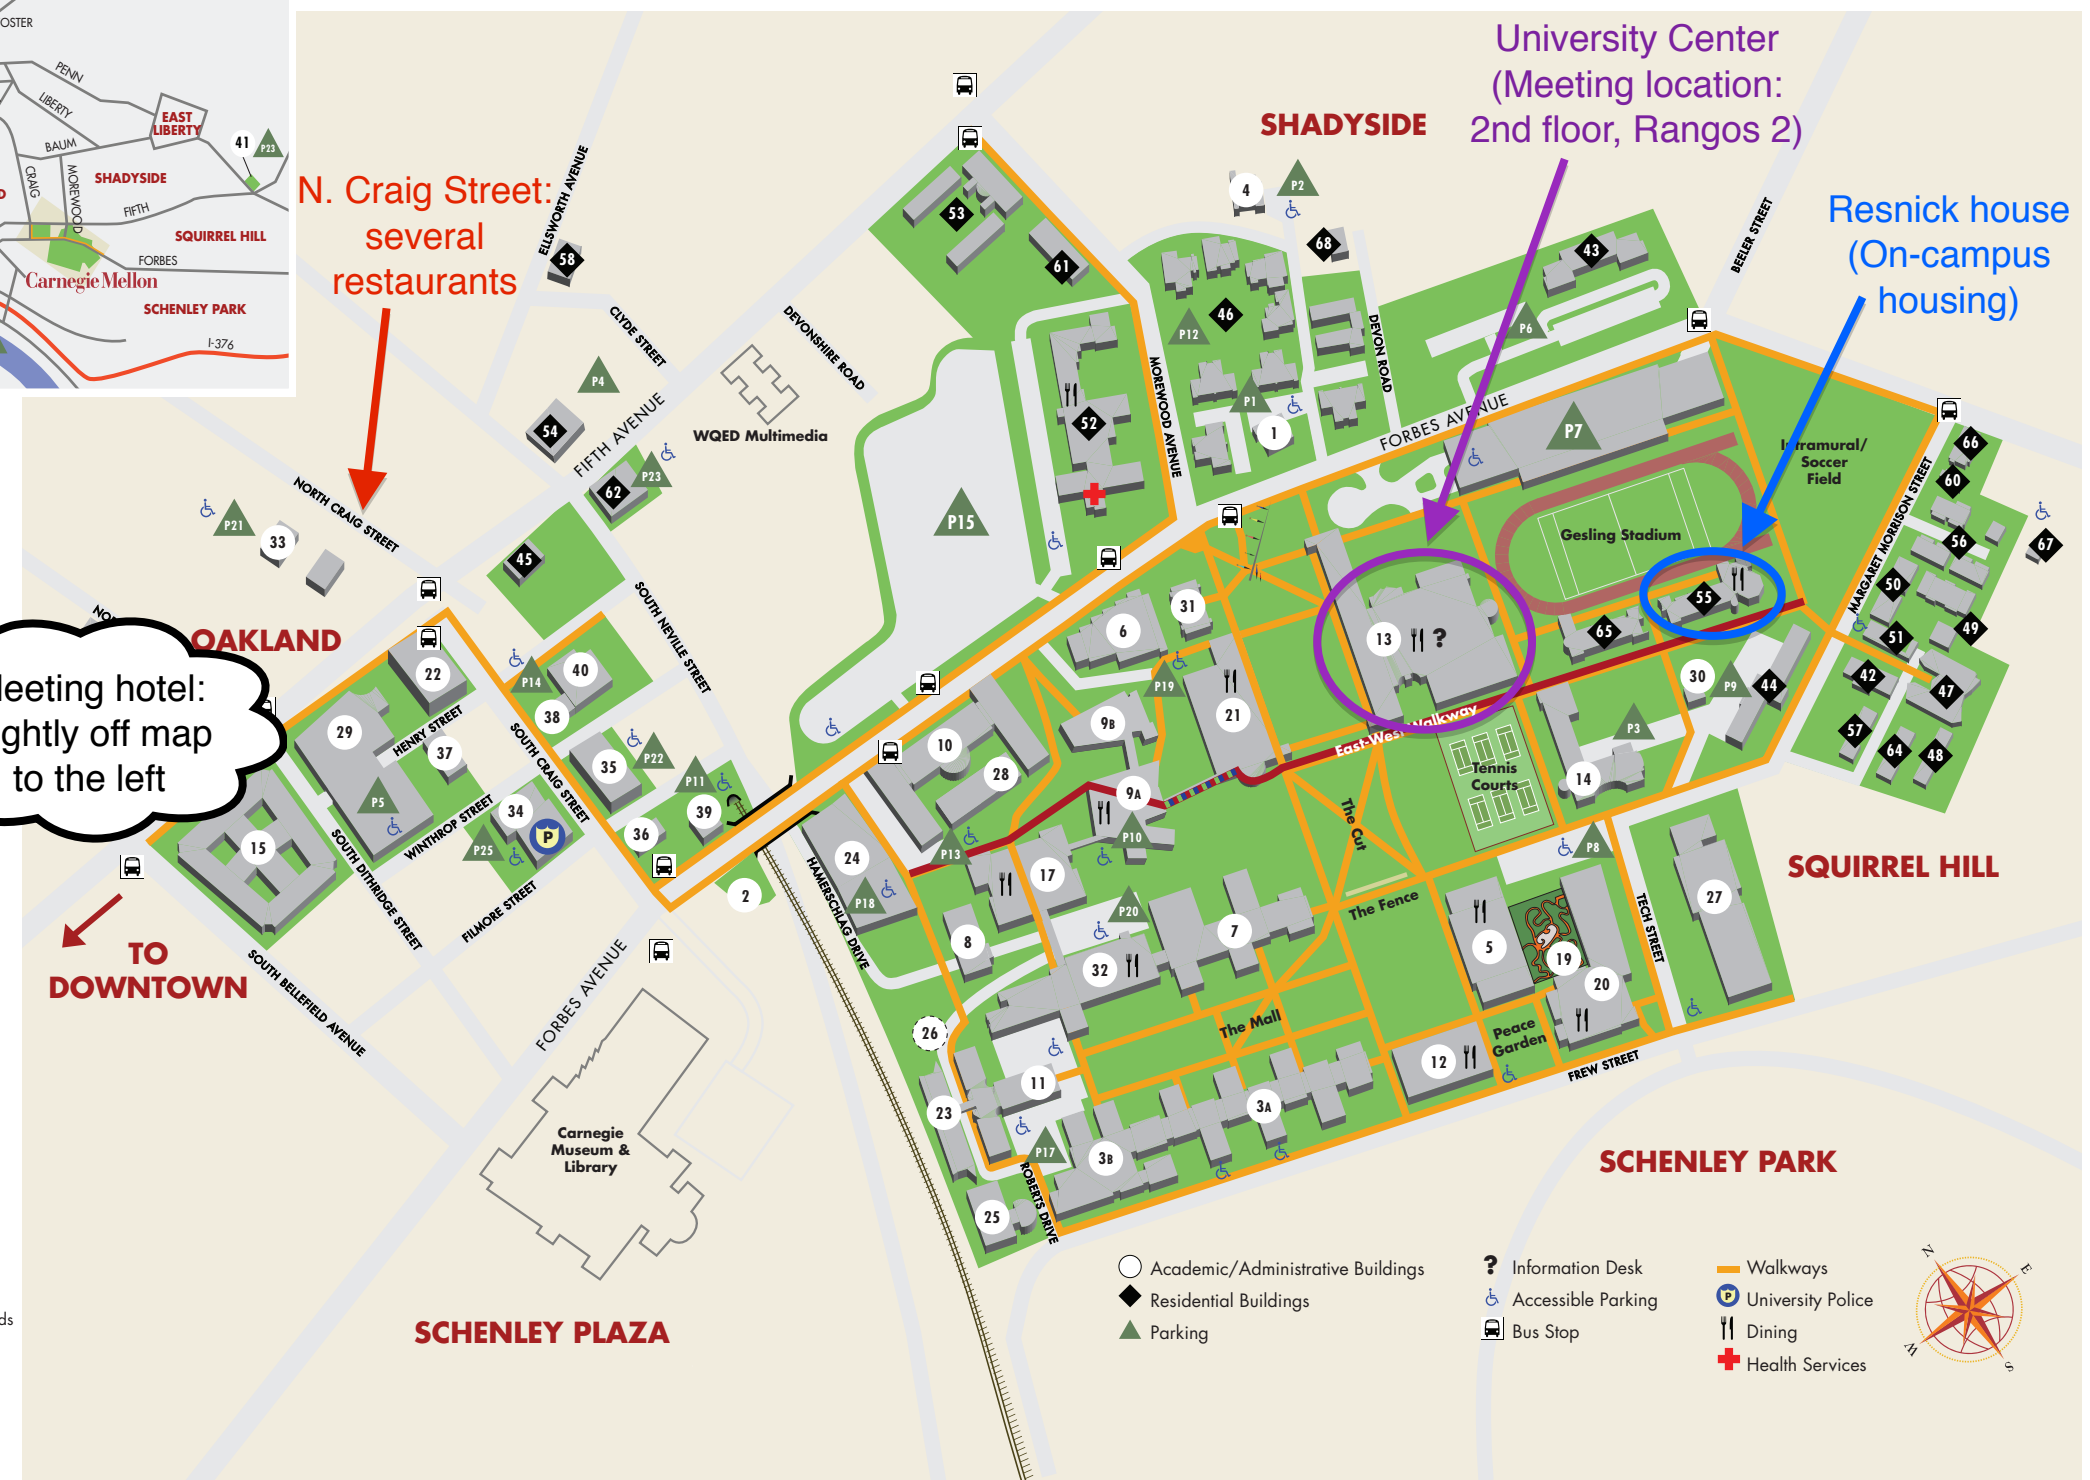

RESIDENTIAL

- 42 Boss House
- 43 Doherty Apartments
- 44 Donner House
- 45 Fairfax Apartments
- 46 Fraternity/Sorority Quadrangle
- 47 Hamerschlag House
- 48 Henderson House
- 49 Margaret Morrison Apartments/Plaza
- 50 Margaret Morrison Fraternity/Sorority Houses
- 51 McGill House
- 52 Morewood Gardens (Housing Offices)
- 53 Mudge House
- 54 Neville Apartments
- 55 Resnik House
- 56 Roselawn Houses
- 57 Scobell House
- 58 Shady Oak Apartments
- 59 Shirley Apartments
- 60 Spirit House
- 61 Stever House
- 62 The Residence on Fifth
- 63 Webster Hall
- 64 Welch House
- 65 West Wing
- 66 Woodlawn Apartments
- 67 99 Gladstone
- 68 1094 Devon

PARKING

1. P1 Alumni House***
   - P2 Bramer House***
   - P3 Children's School
   - P4 Clyde Street Lot
   - P5 Dithridge Street Garage**
   - P6 Doherty Apartments
   - P7 East Campus Garage**
   - P8 Fine Arts
   - P9 Donner
   - P10 Gates Garage**|**
   - P11 GATF
   - P12 Greek Quad
   - P13 Hamburg Hall***
   - P14 Henry Street
   - P15 Morewood***|****
   - P16 Pittsburgh Technology Center* (ETC)
   - P17 Porter-Hamerschlag-Wean
   - P18 RMCIC Garage**|****
   - P19 Warner
   - P20 West Campus
   - P21 Whitfield Hall
   - P22 Zebina Way**
   - P23 4700 Fifth Avenue
   - P24 6555 Penn*
   - P25 300 South Craig
2. Off campus, see inset
   ** Open to visitors 9 a.m.-5 p.m. Monday - Friday
   *** Open to visitors after 5 p.m. and weekends
   **** Parking meters
3. Additional on-street parking available on city streets.
   Primary circulation routes and access parking areas are shown.

Revised April 2014

Campus Map

Carnegie Mellon University

www.cmu.edu